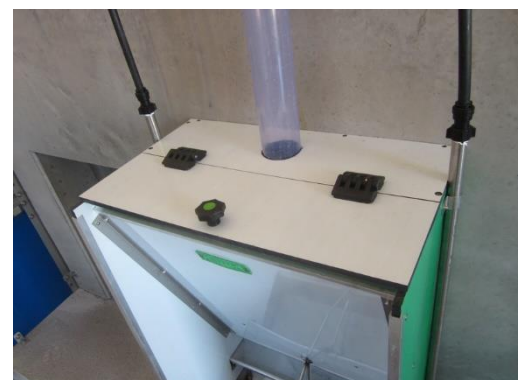

Option: Lid